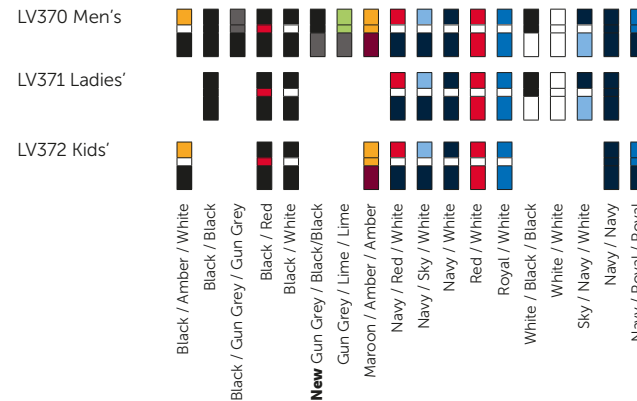

- 04. Trackwear
- 08. Polos & Tees
- 12. Shorts & Leggings
- 14. Layers
- 16. Outerwear
- 18. Technical Info

Tear-Out Label

The full Finden and Hales range has tear-out labels for easy re-branding.

*LV660, LV690 and LV691 are tag free.

LV871 | LV881 Adults' : XXS - 3XL

LV873 | LV883 Kids' : 3/4 - 13yrs

100% Polyester
Interlock, 250gsm

*Bottle/White in LV871 & LV881 only.
**Red/White and Royal/White in LV873 & LV883 only.

Best Seller

New Size 3/4yrs

LV381 Adults' : XS - 2XL

LV382 Kids' : 5/6 - 13yrs

98% Polyester, 2% Elastane,
Micro Pique with wicking finish, 180gsm

*Black/Gunmetal Grey in LV381 only.

(STRETCH)

Wicking

Best Seller

LV370 | LV371 | LV372 Piped Performance Polo

LV370 Men's : *XS - 3XL

LV371 Ladies' : S - 2XL

LV372 Kids' : 5/6 - 13/14yrs

*XS only available in Black/
White, Gun Grey/ Black/ Black,
Navy/ Royal/Royal, Navy/
White and White/ Black/ Black.

100% Polyester, Coolplus® Pique, 200gsm