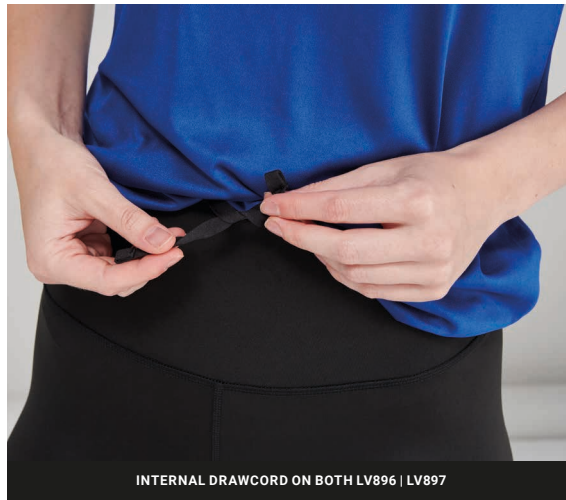

LV240 Adults' : XS-3XL

LV242 Kids' : 5/6 - 13/14yrs

100% Polyester, Permanent Wicking
Birdseye, 140gsm

Wicking

**LV290
Unisex Team T-shirt**

LV290 : XS-3XL

100% Polyester, Wicking Finish
Single Jersey, 160gsm

Wicking

Shorts & Leggings

*LV876 SIZE 2XL ZIP IS VERTICAL FOR EXTRA STRETCH
 **LV897 POCKET ZIP ON SIZES 9-10 AND 11-12 ONLY.

INTERNAL DRAWCORD ON BOTH LV896 | LV897

LV830

LV831

LV830 | LV831 Microfibre Shorts